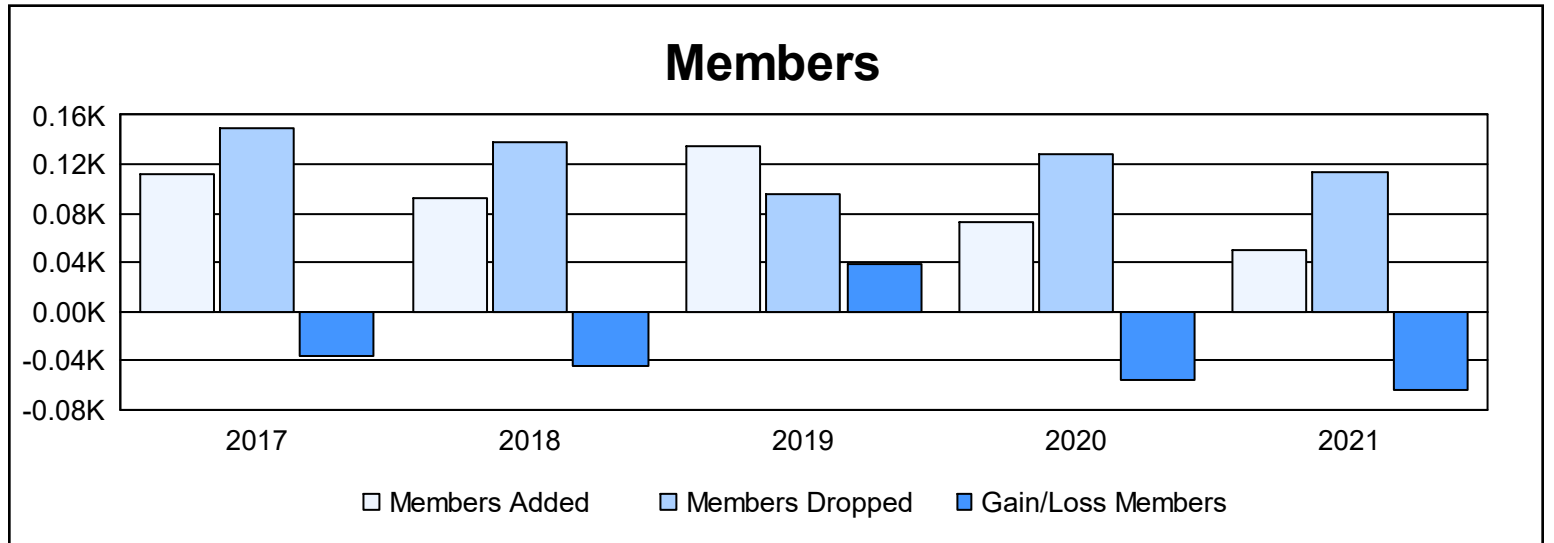

Year	New Clubs	Dropped Clubs	Gain/ Loss Clubs	New Members	Charter Members	Reinstate Members	Transfer Members	Total Member Added	Total Members Dropped	Gain/ Loss Members
2016-2017	0	2	-2	101	2	5	4	112	149	-37
2017-2018	0	1	-1	83	0	5	5	93	138	-45
2018-2019	1	0	1	98	22	11	3	134	96	38
2019-2020	0	2	-2	64	0	7	1	72	128	-56
2020-2021	0	0	0	49	0	0	1	50	114	-64
<b>Average</b>	<b>0</b>	<b>1</b>	<b>-1</b>	<b>79</b>	<b>5</b>	<b>6</b>	<b>3</b>	<b>92</b>	<b>125</b>	<b>-33</b>

### Membership Composition June 2021 Cumulative